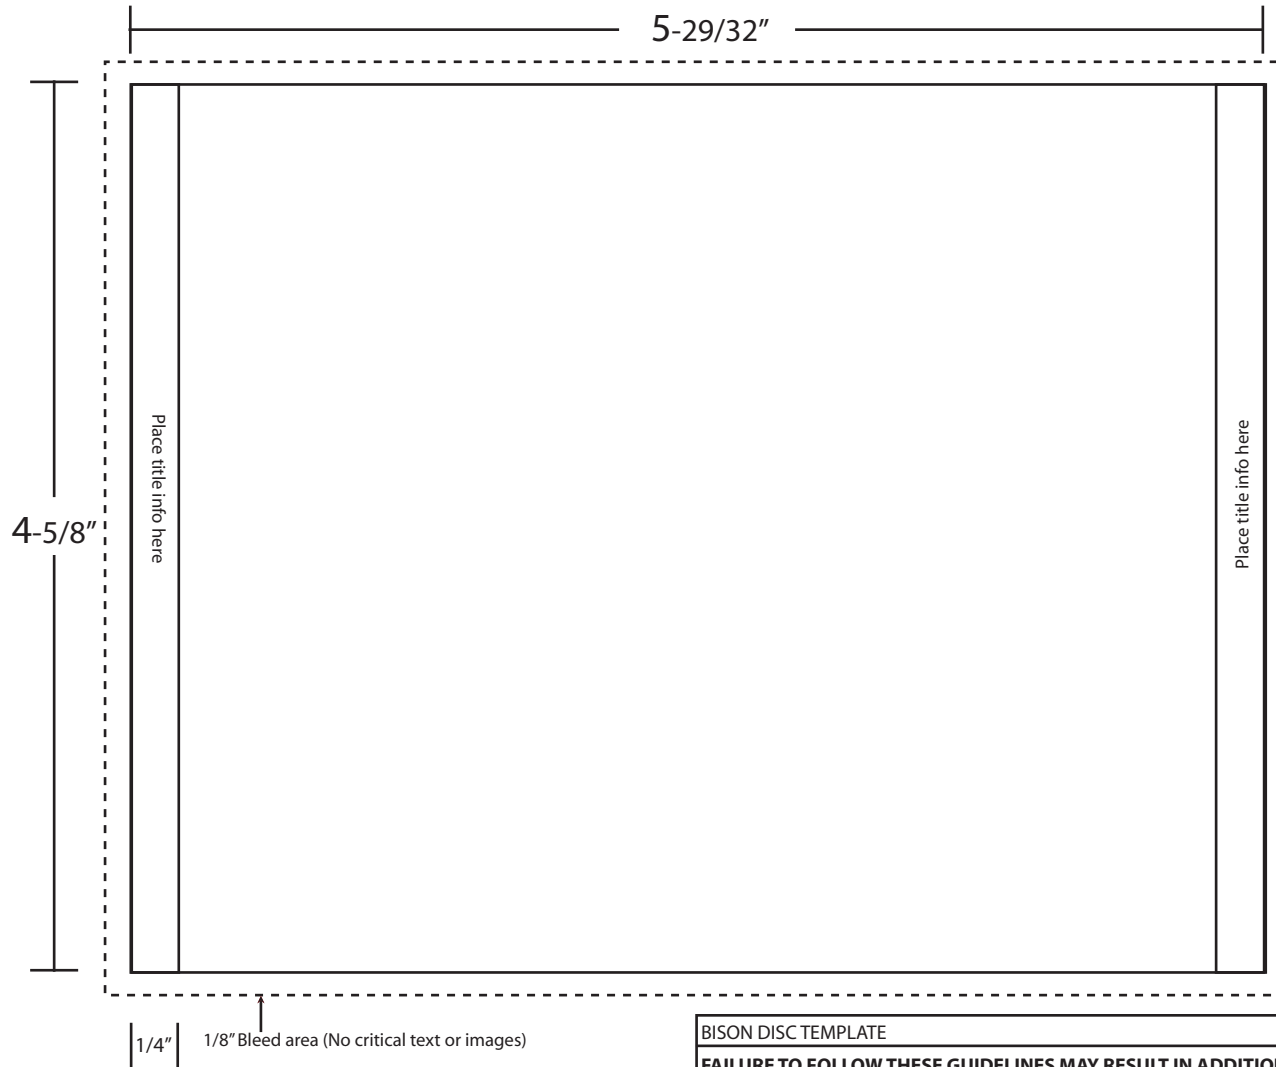

Jewel Case Tray Card Template

BISON DISC TEMPLATE	
FAILURE TO FOLLOW THESE GUIDELINES MAY RESULT IN ADDITIONAL CHARGES AND/OR DELAYS Contact your Bison Disc representative to determine which method of imprint will be best for your project. If you cannot meet these guidelines contact your Bison Disc representative to discuss acceptable alternate file formats.	
Job Notes:	Checklist For All Jobs <ul style="list-style-type: none"><input type="checkbox"/> Spellcheck/Proof read<input type="checkbox"/> Art file has a min. 1/8" bleed<input type="checkbox"/> Art file is in CMYK format<input type="checkbox"/> Text outlined/rasterized or fonts included<input type="checkbox"/> Artwork high resolution 300dpi<input type="checkbox"/> Template on separate layer