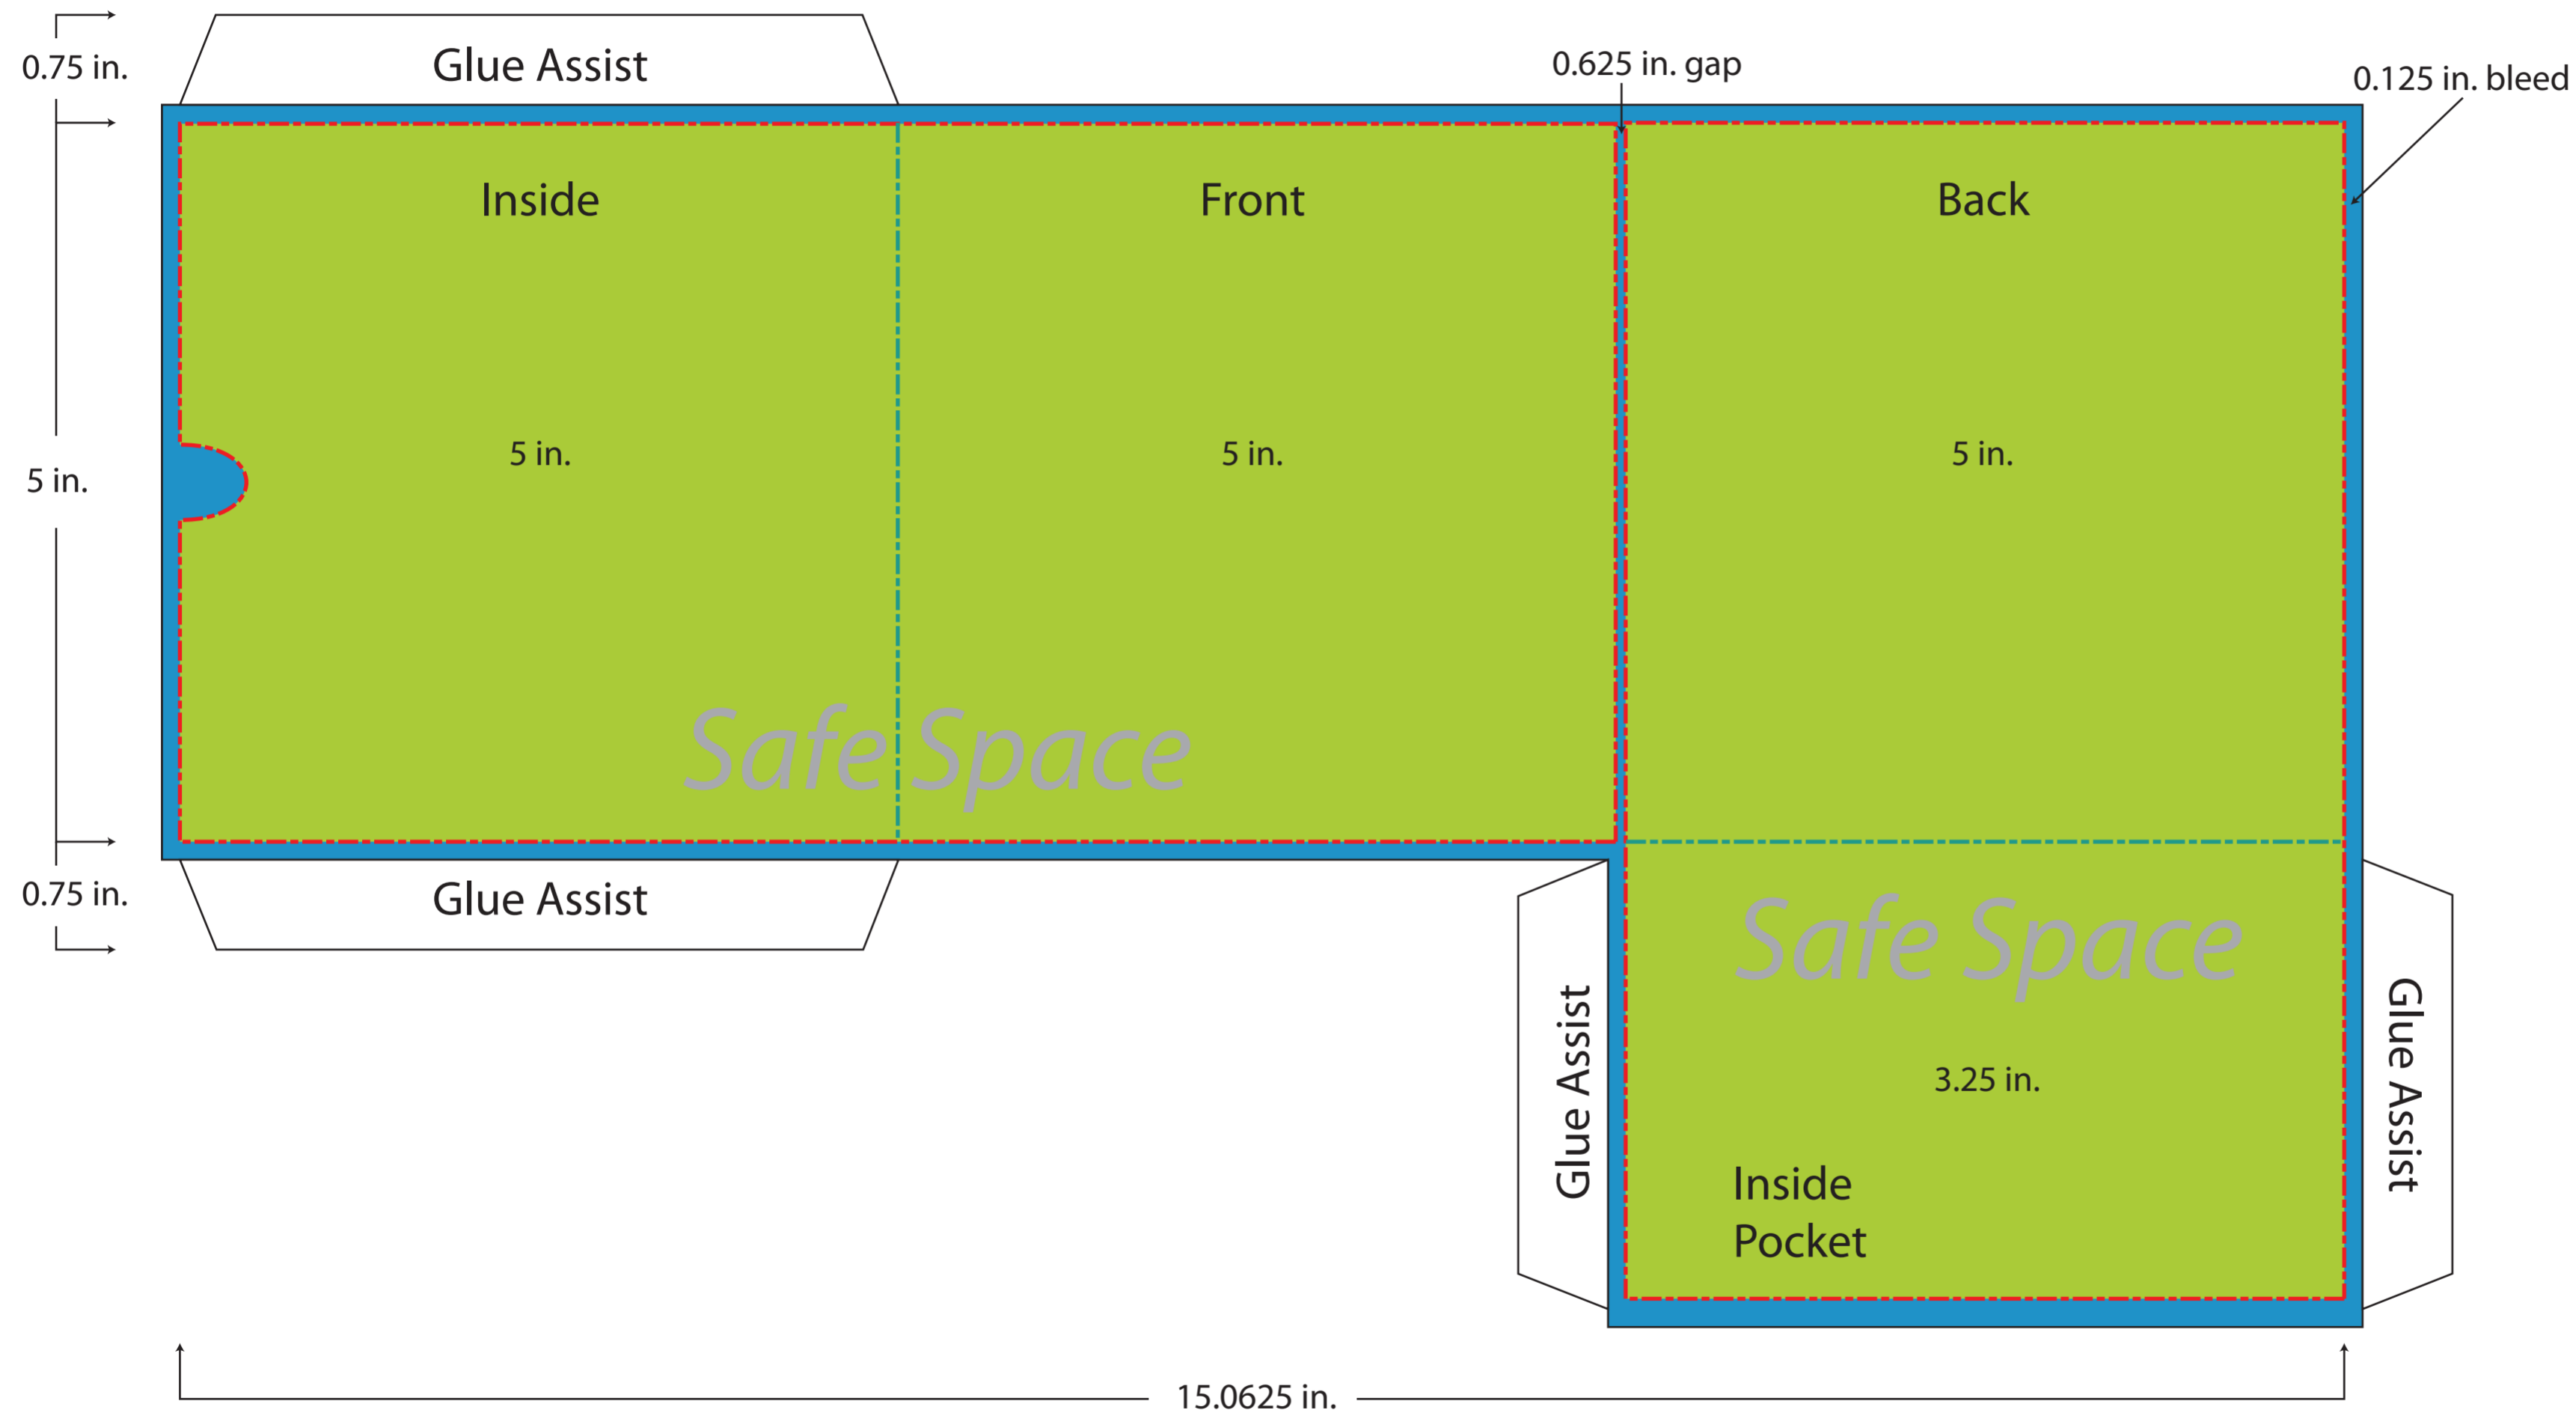

# Bison Template 208 4-Panel Wallet with Literature Pocket Long Run

**Maximum print area:**  
No critical text or images outside this area.

- Final Printable Area (*Safe Space*)
- End of Printable Area
- Sheet Will Be Folded Here
- Bleed Area