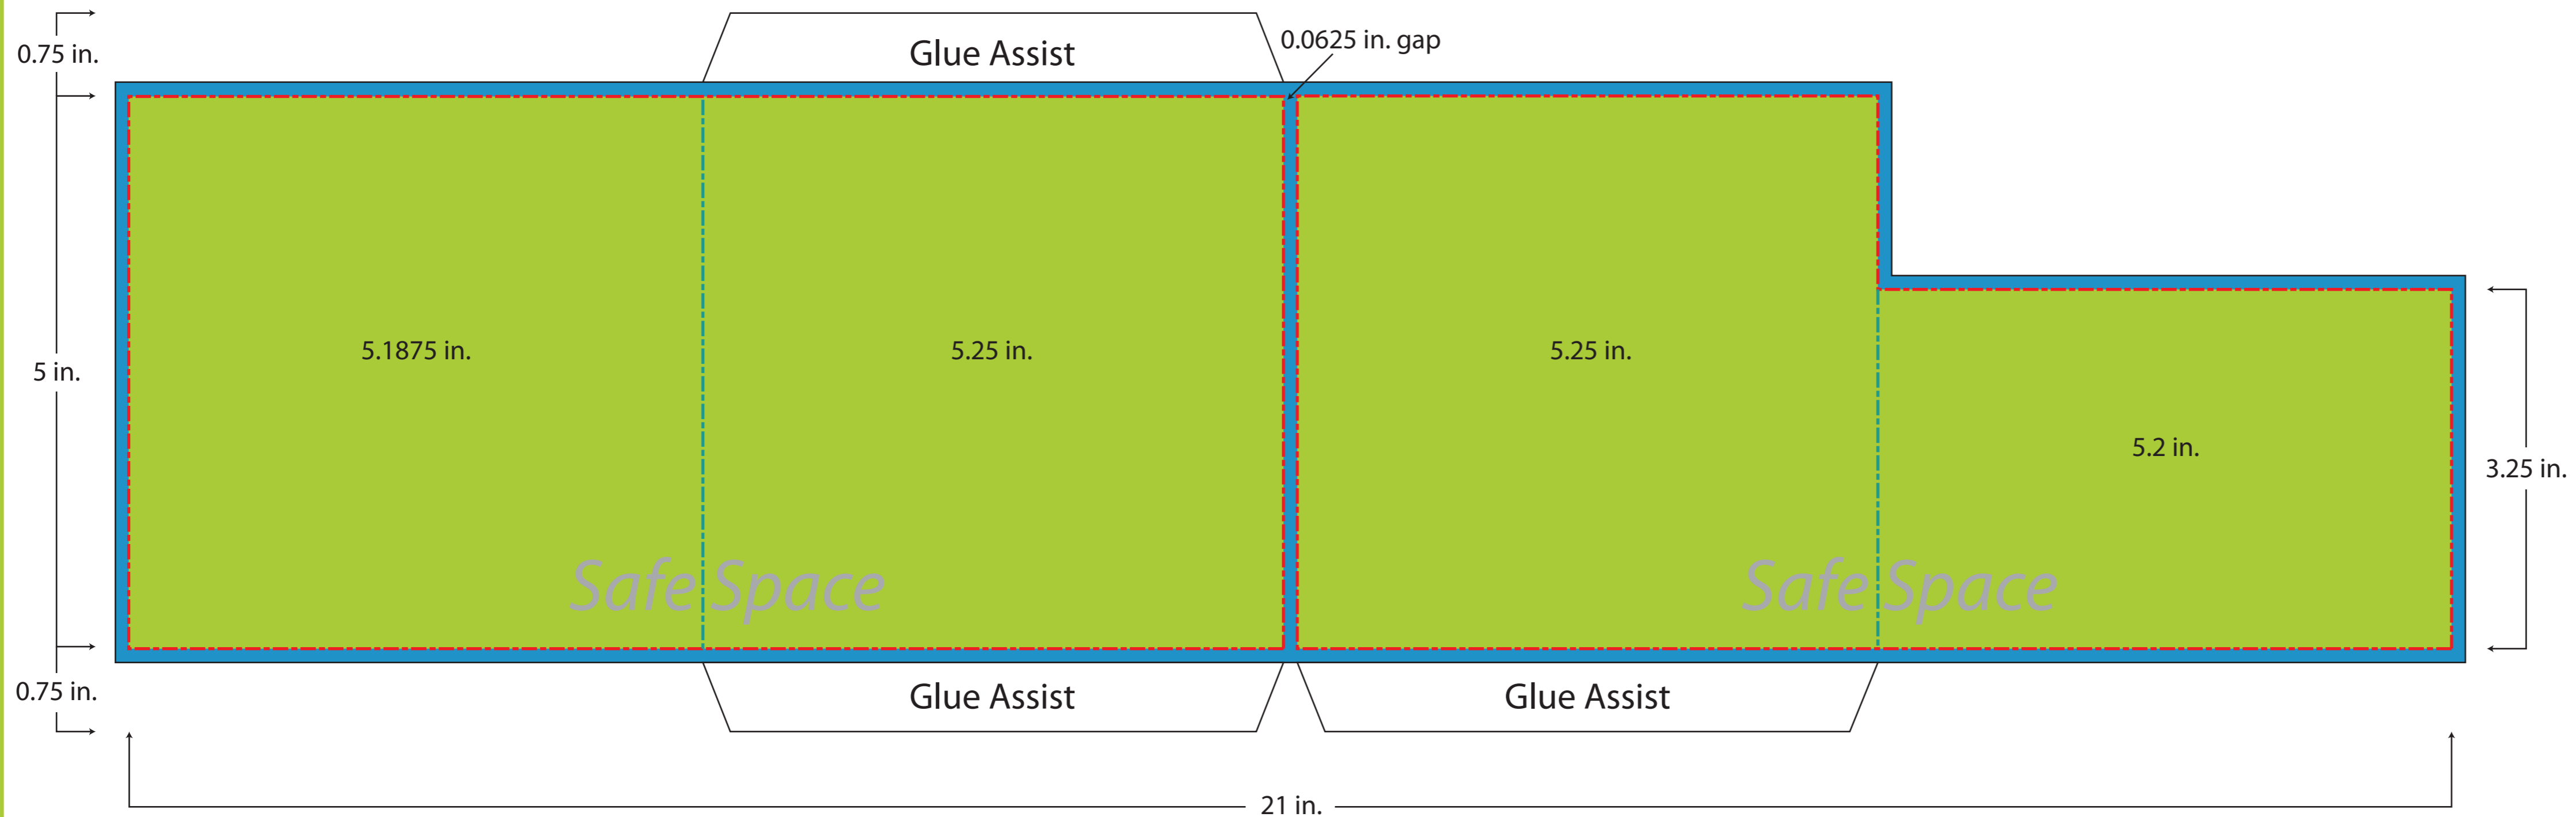

# Bison Template 209 4-Panel Wallet with Literature Pocket Long Run

**Maximum print area:**  
No critical text or images outside this area.

- Final Printable Area (*Safe Space*)
- End of Printable Area
- Sheet Will Be Folded Here
- Bleed Area