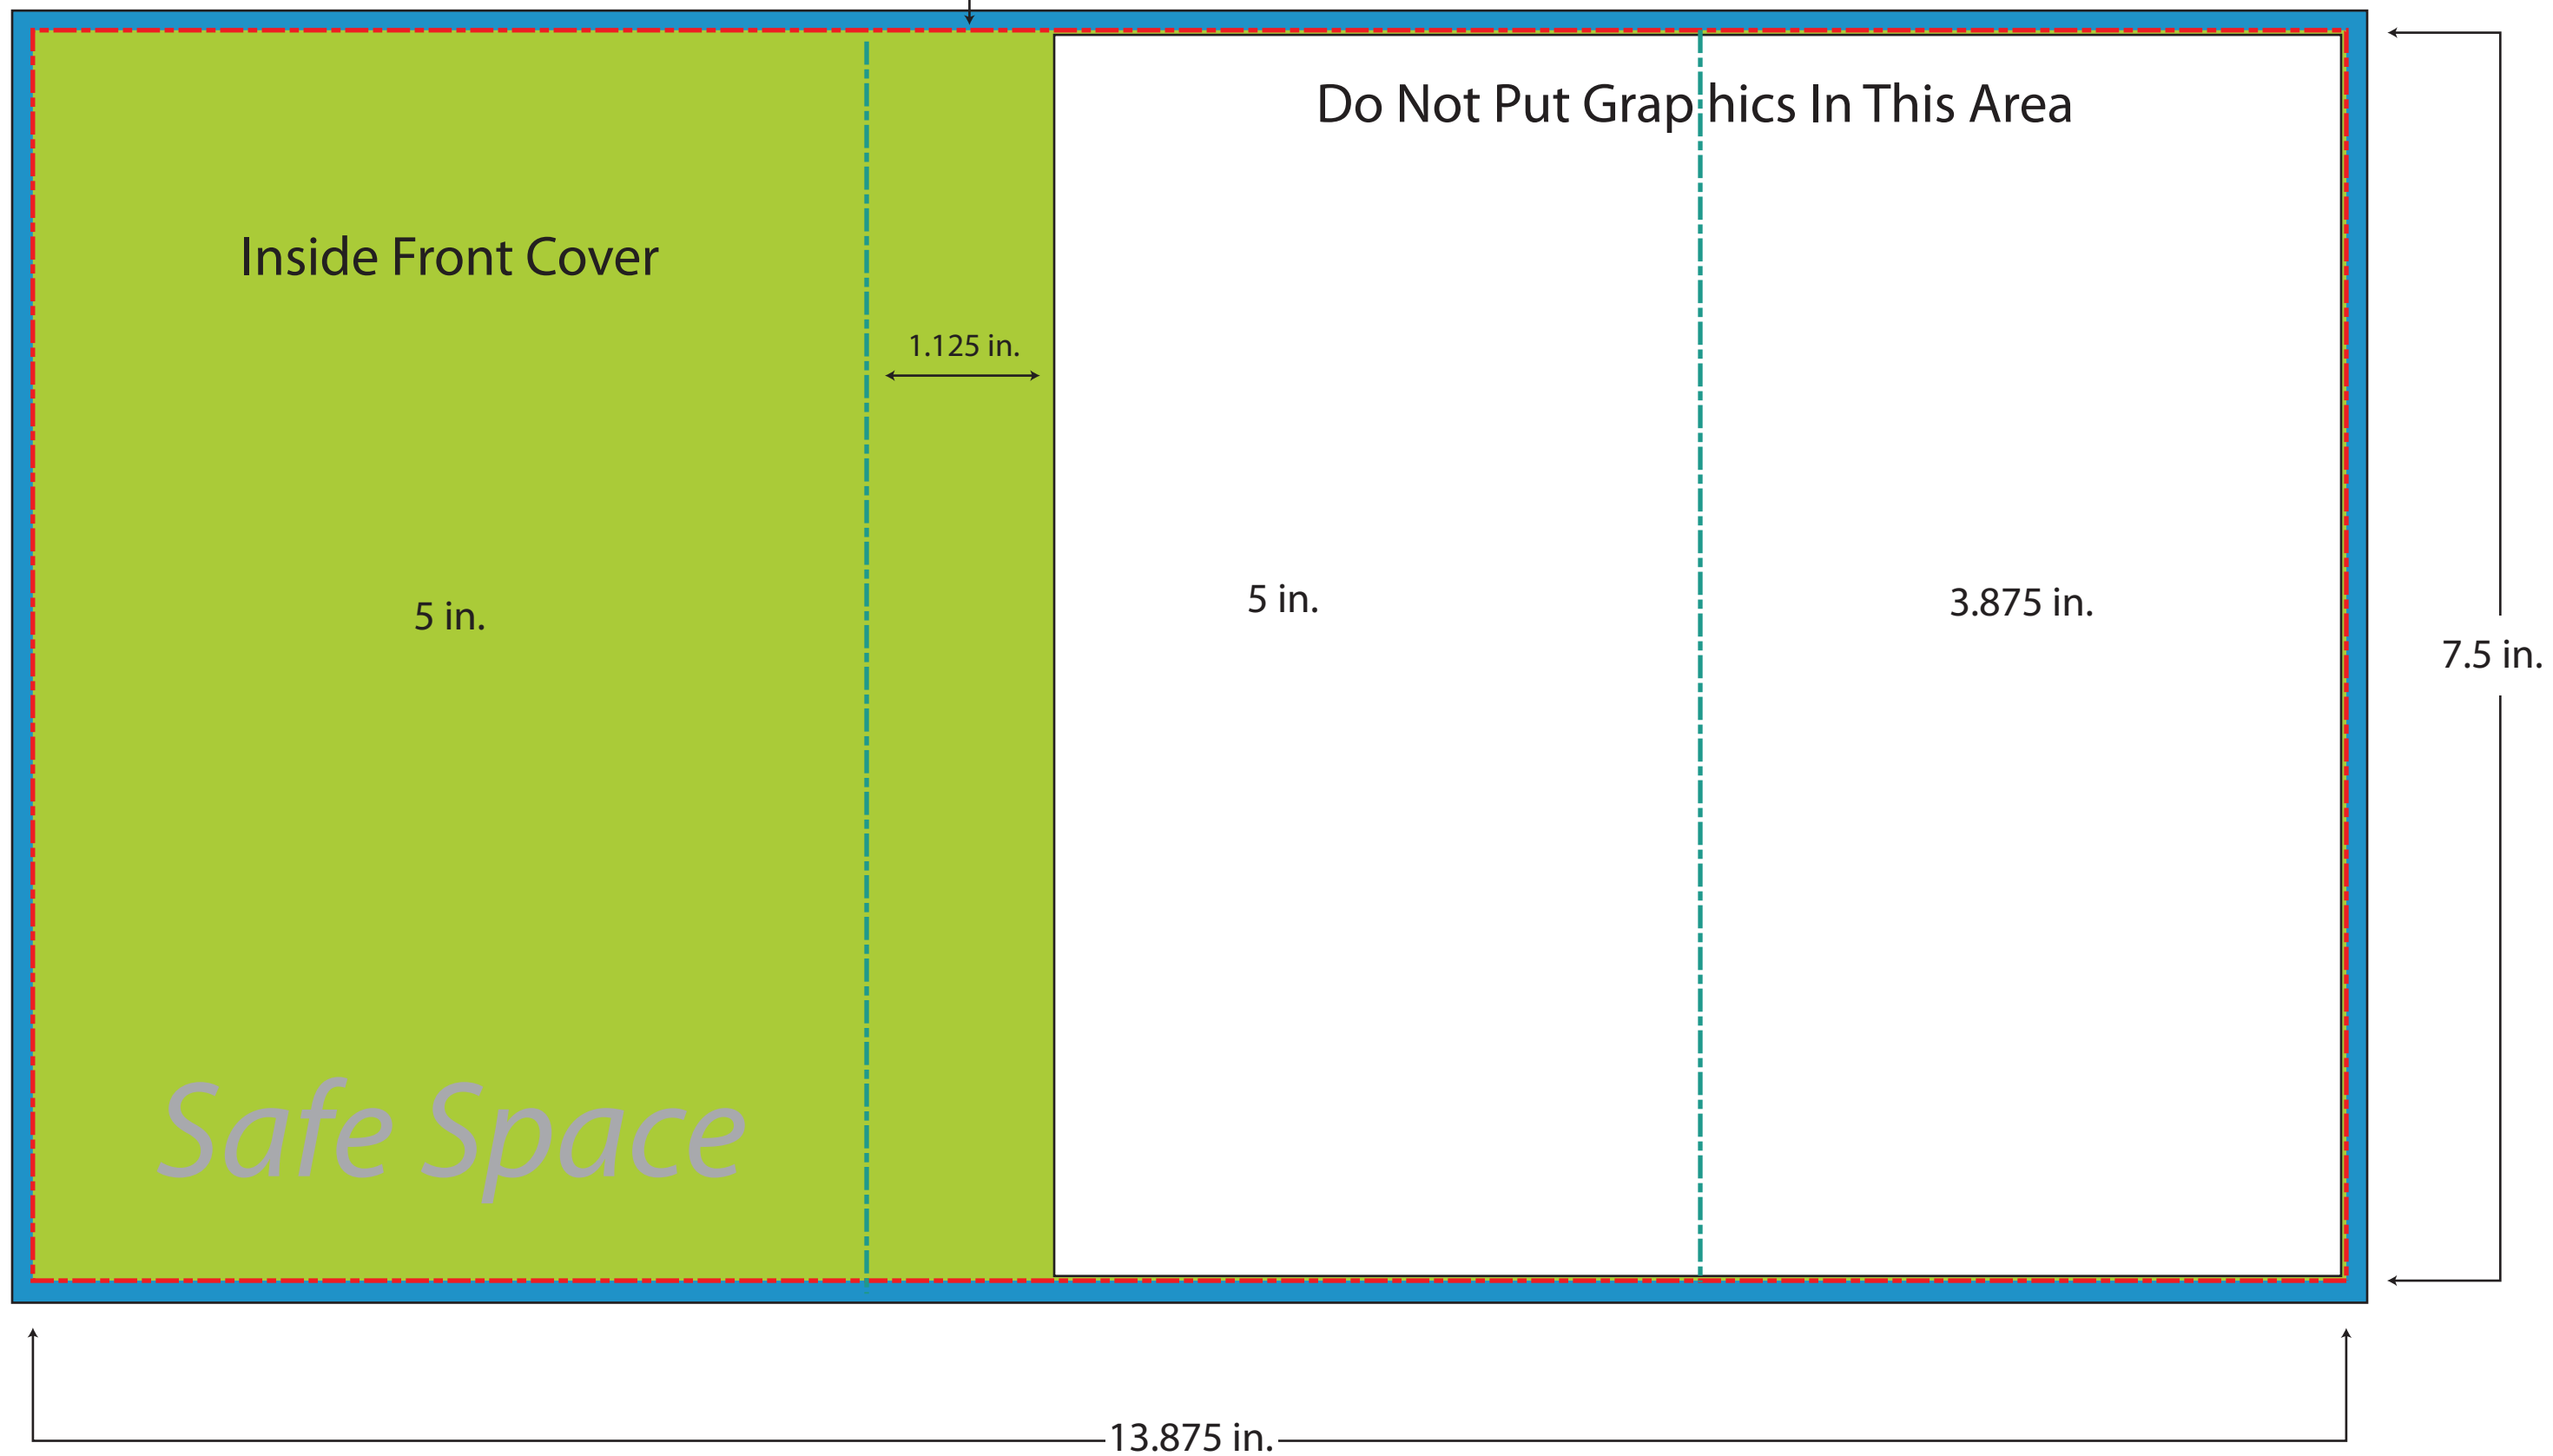

Bison Template 213 Large Saver Wallet

0.125 in. bleed

Maximum print area:
No critical text or images outside this area.

Artwork Set Up Instructions

PLEASE FOLLOW THESE GUIDELINES OR IT MAY RESULT IN ADDITIONAL CHARGES AND/OR DELAYS.

- Please Spell check/Proof read your artwork prior to sending it in.
- Make sure your artwork has a minimum 0.125 in. bleed
- Make sure your artwork is in CMYK format
- Make sure that text in your artwork is outlined/rasterized and/or all fonts are included
- Make sure that the artwork is laid out as a separate layer and is set to at least a resolution of 300dpi