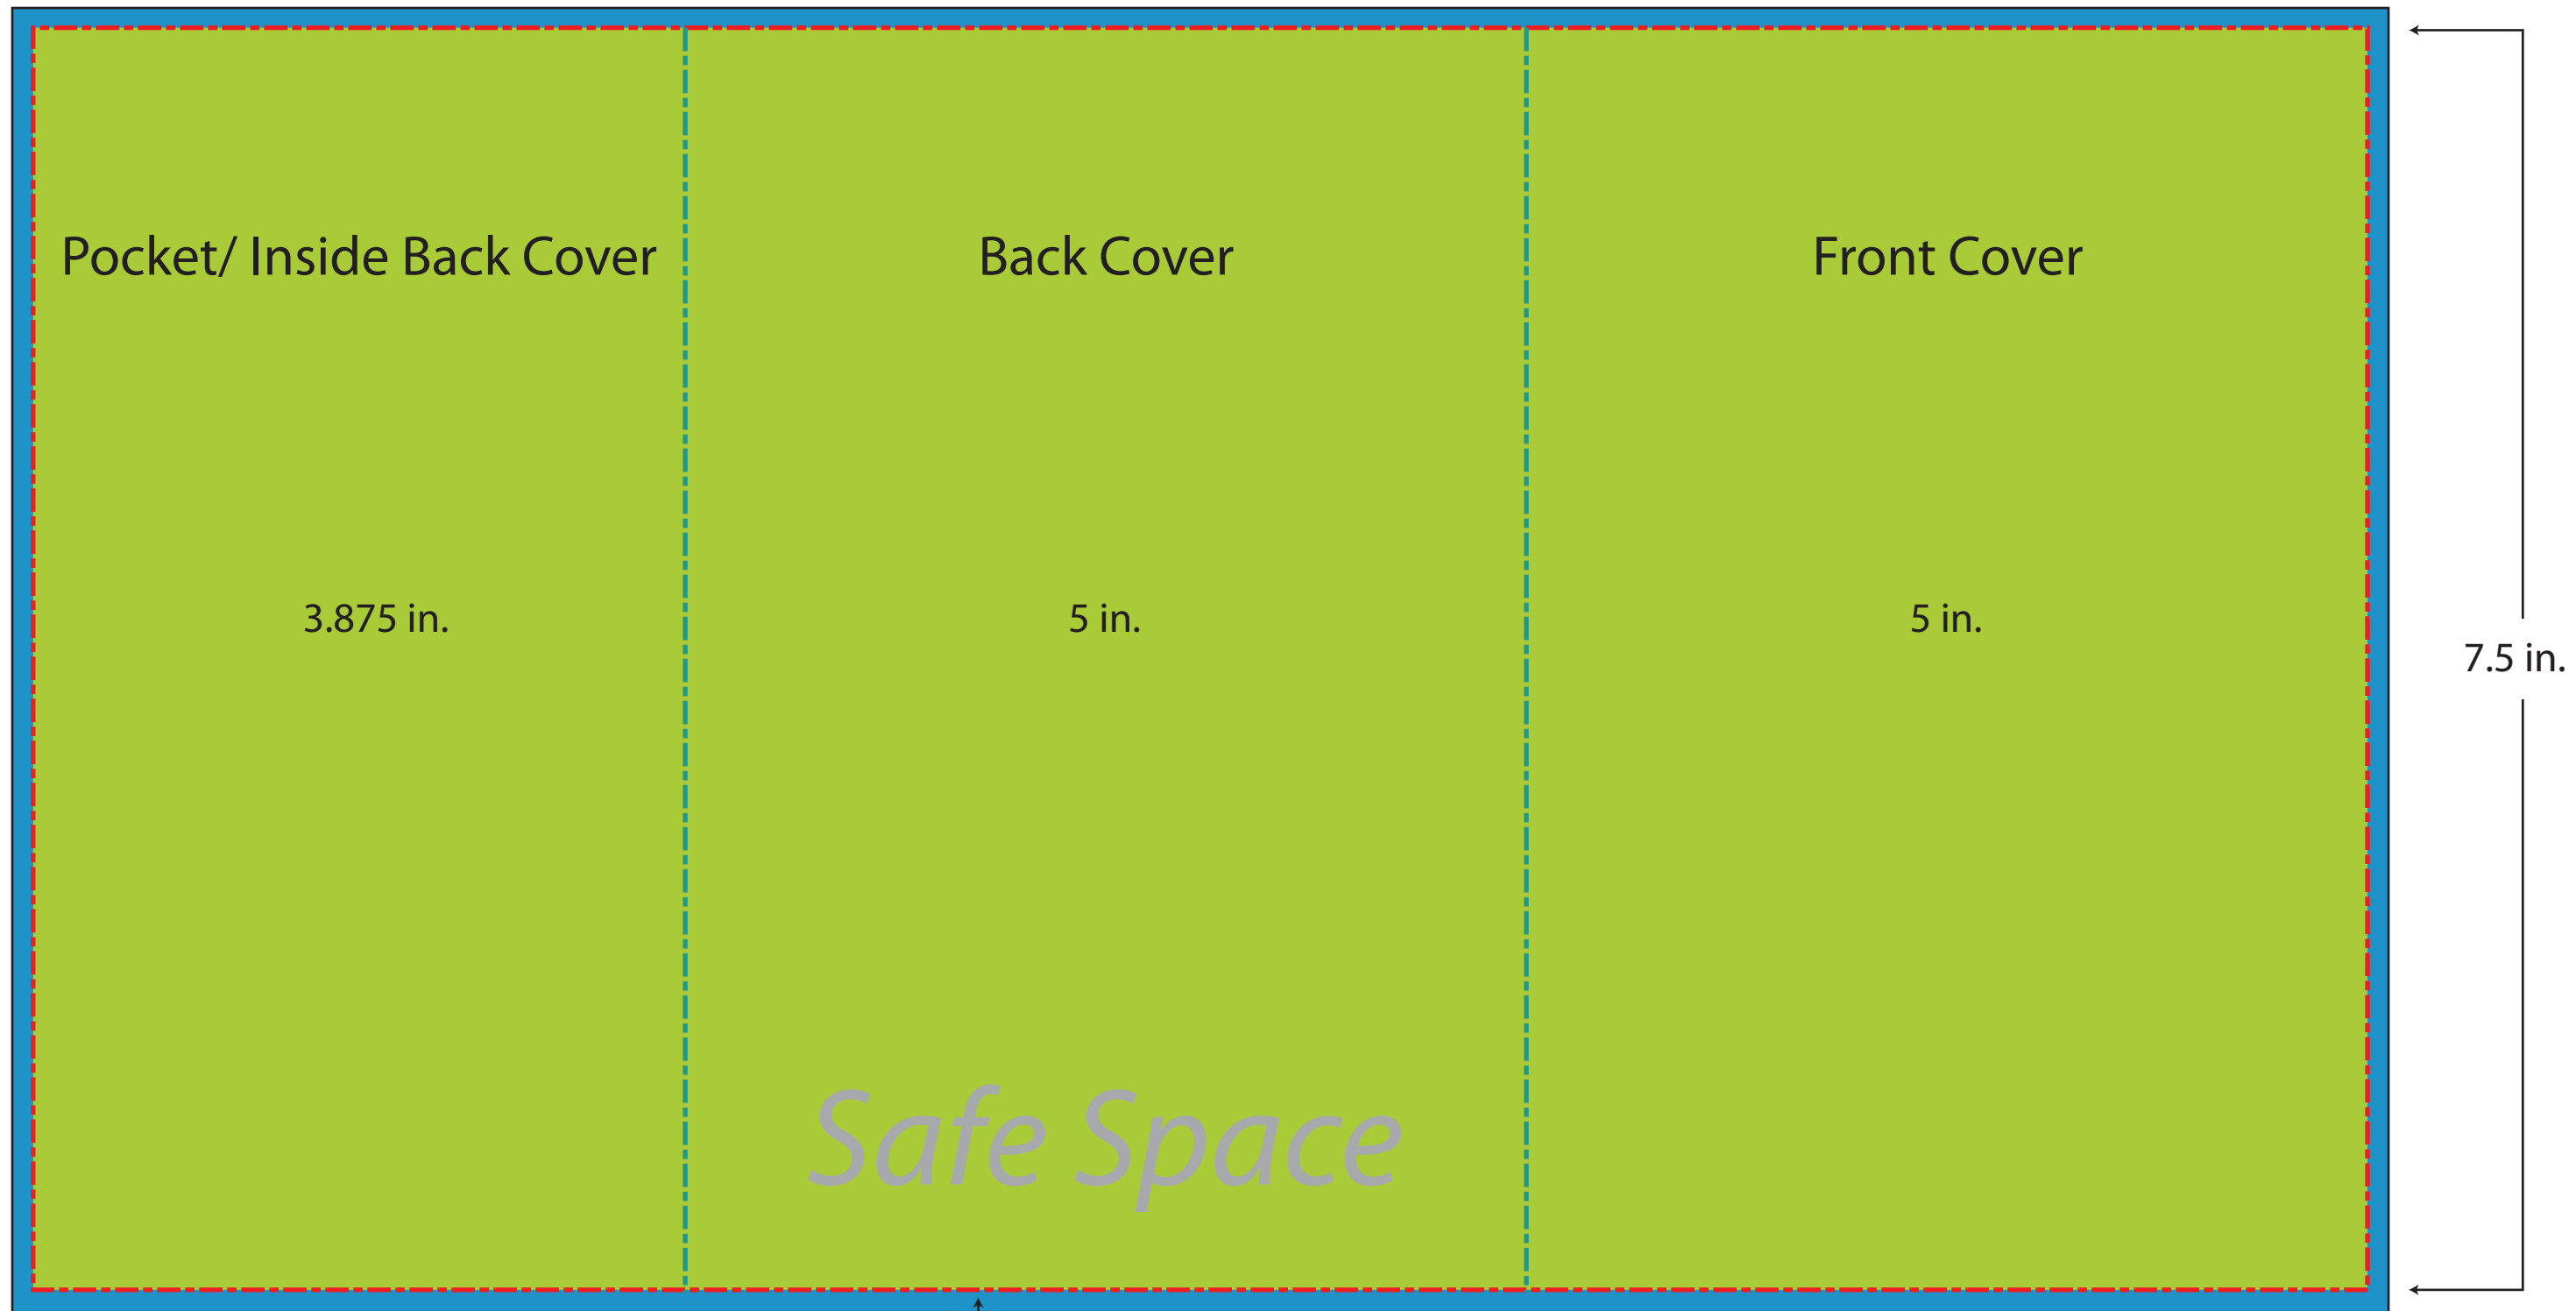

Bison Template 213 Large Saver Wallet

0.125 in. bleed

Maximum print area:
No critical text or images outside this area.

Artwork Set Up Instructions

PLEASE FOLLOW THESE GUIDELINES OR IT MAY RESULT IN ADDITIONAL CHARGES AND/OR DELAYS.