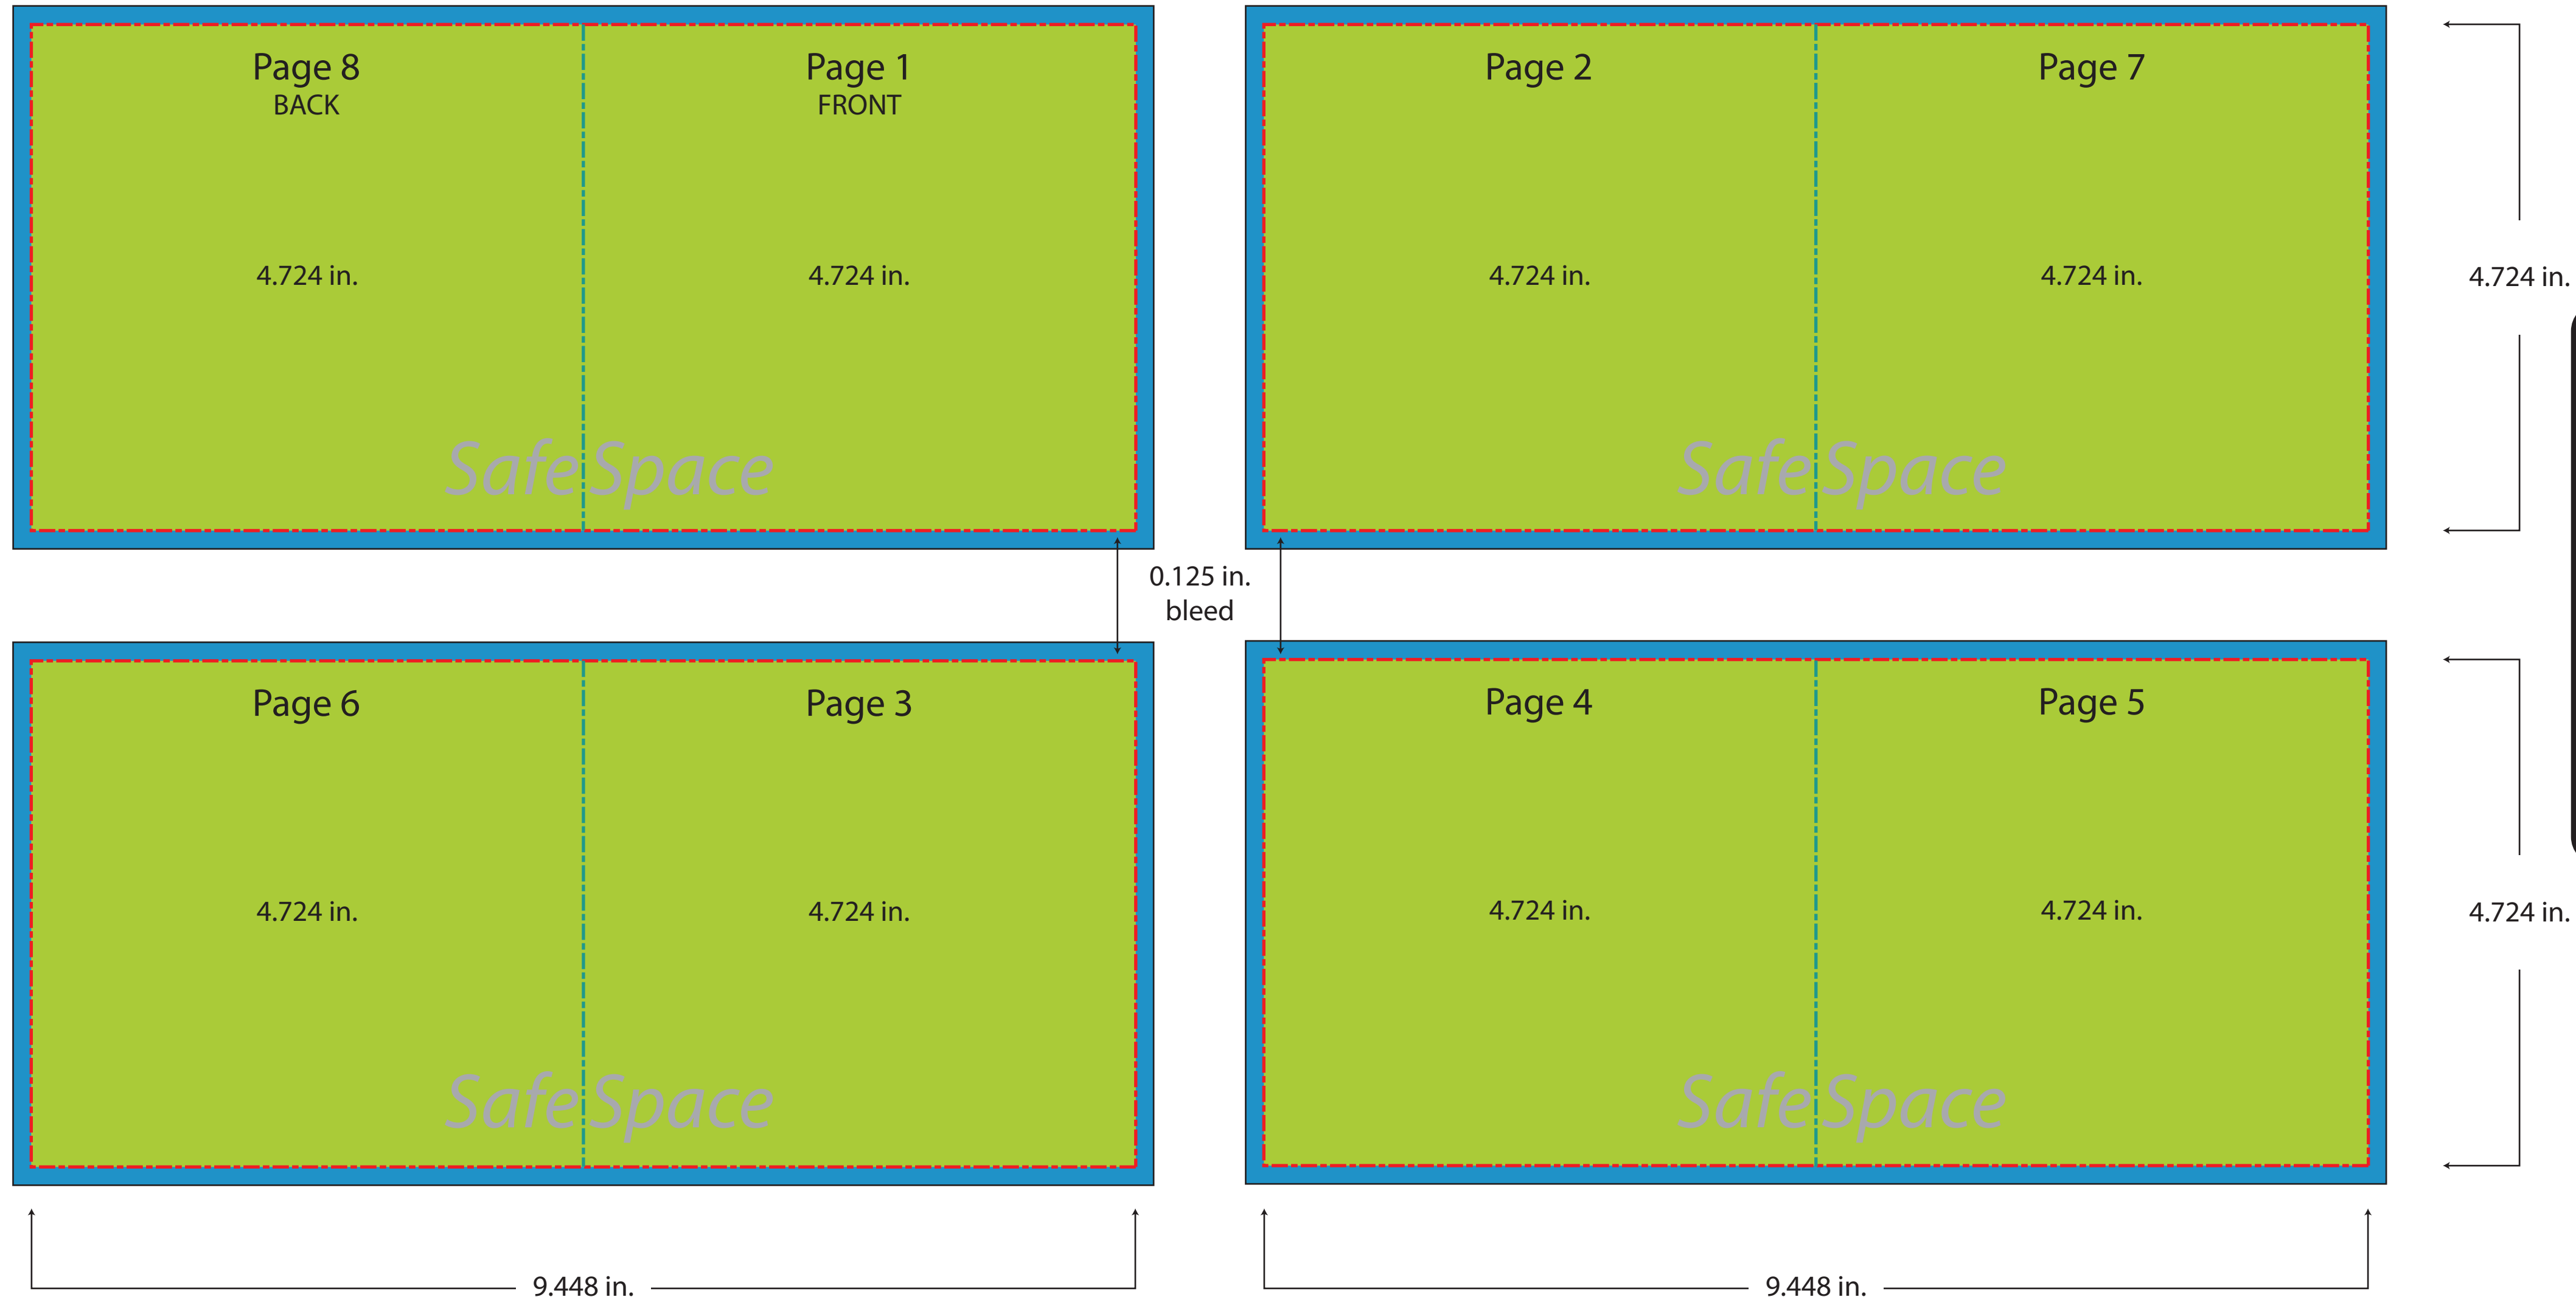

# Bison Template 304 Jewel Case 8-Panel Booklet

**Artwork Set Up Instructions**

PLEASE FOLLOW THESE GUIDELINES OR IT MAY RESULT IN ADDITIONAL CHARGES AND/OR DELAYS.  
 Contact your Bison Disc representative to determine which method of imprint will be best for your project. If you cannot meet these guidelines contact your Bison Disc representative to discuss acceptable alternate file formats.

- Please Spell check/Proof read your artwork prior to sending it in.
- Make sure your artwork has a minimum 0.125 in. bleed
- Make sure your artwork is in CMYK format
- Make sure that text in your artwork is outlined/rasterized and/or all fonts are included
- Make sure that the artwork is laid out as a separate layer and is set to at least a resolution of 300dpi

**Maximum print area:**  
 No critical text or images outside this area.

**Maximum print area:**  
 No critical text or images outside this area.

- Final Printable Area (Safe Space)
- End of Printable Area
- Sheet Will Be Folded Here
- Bleed Area