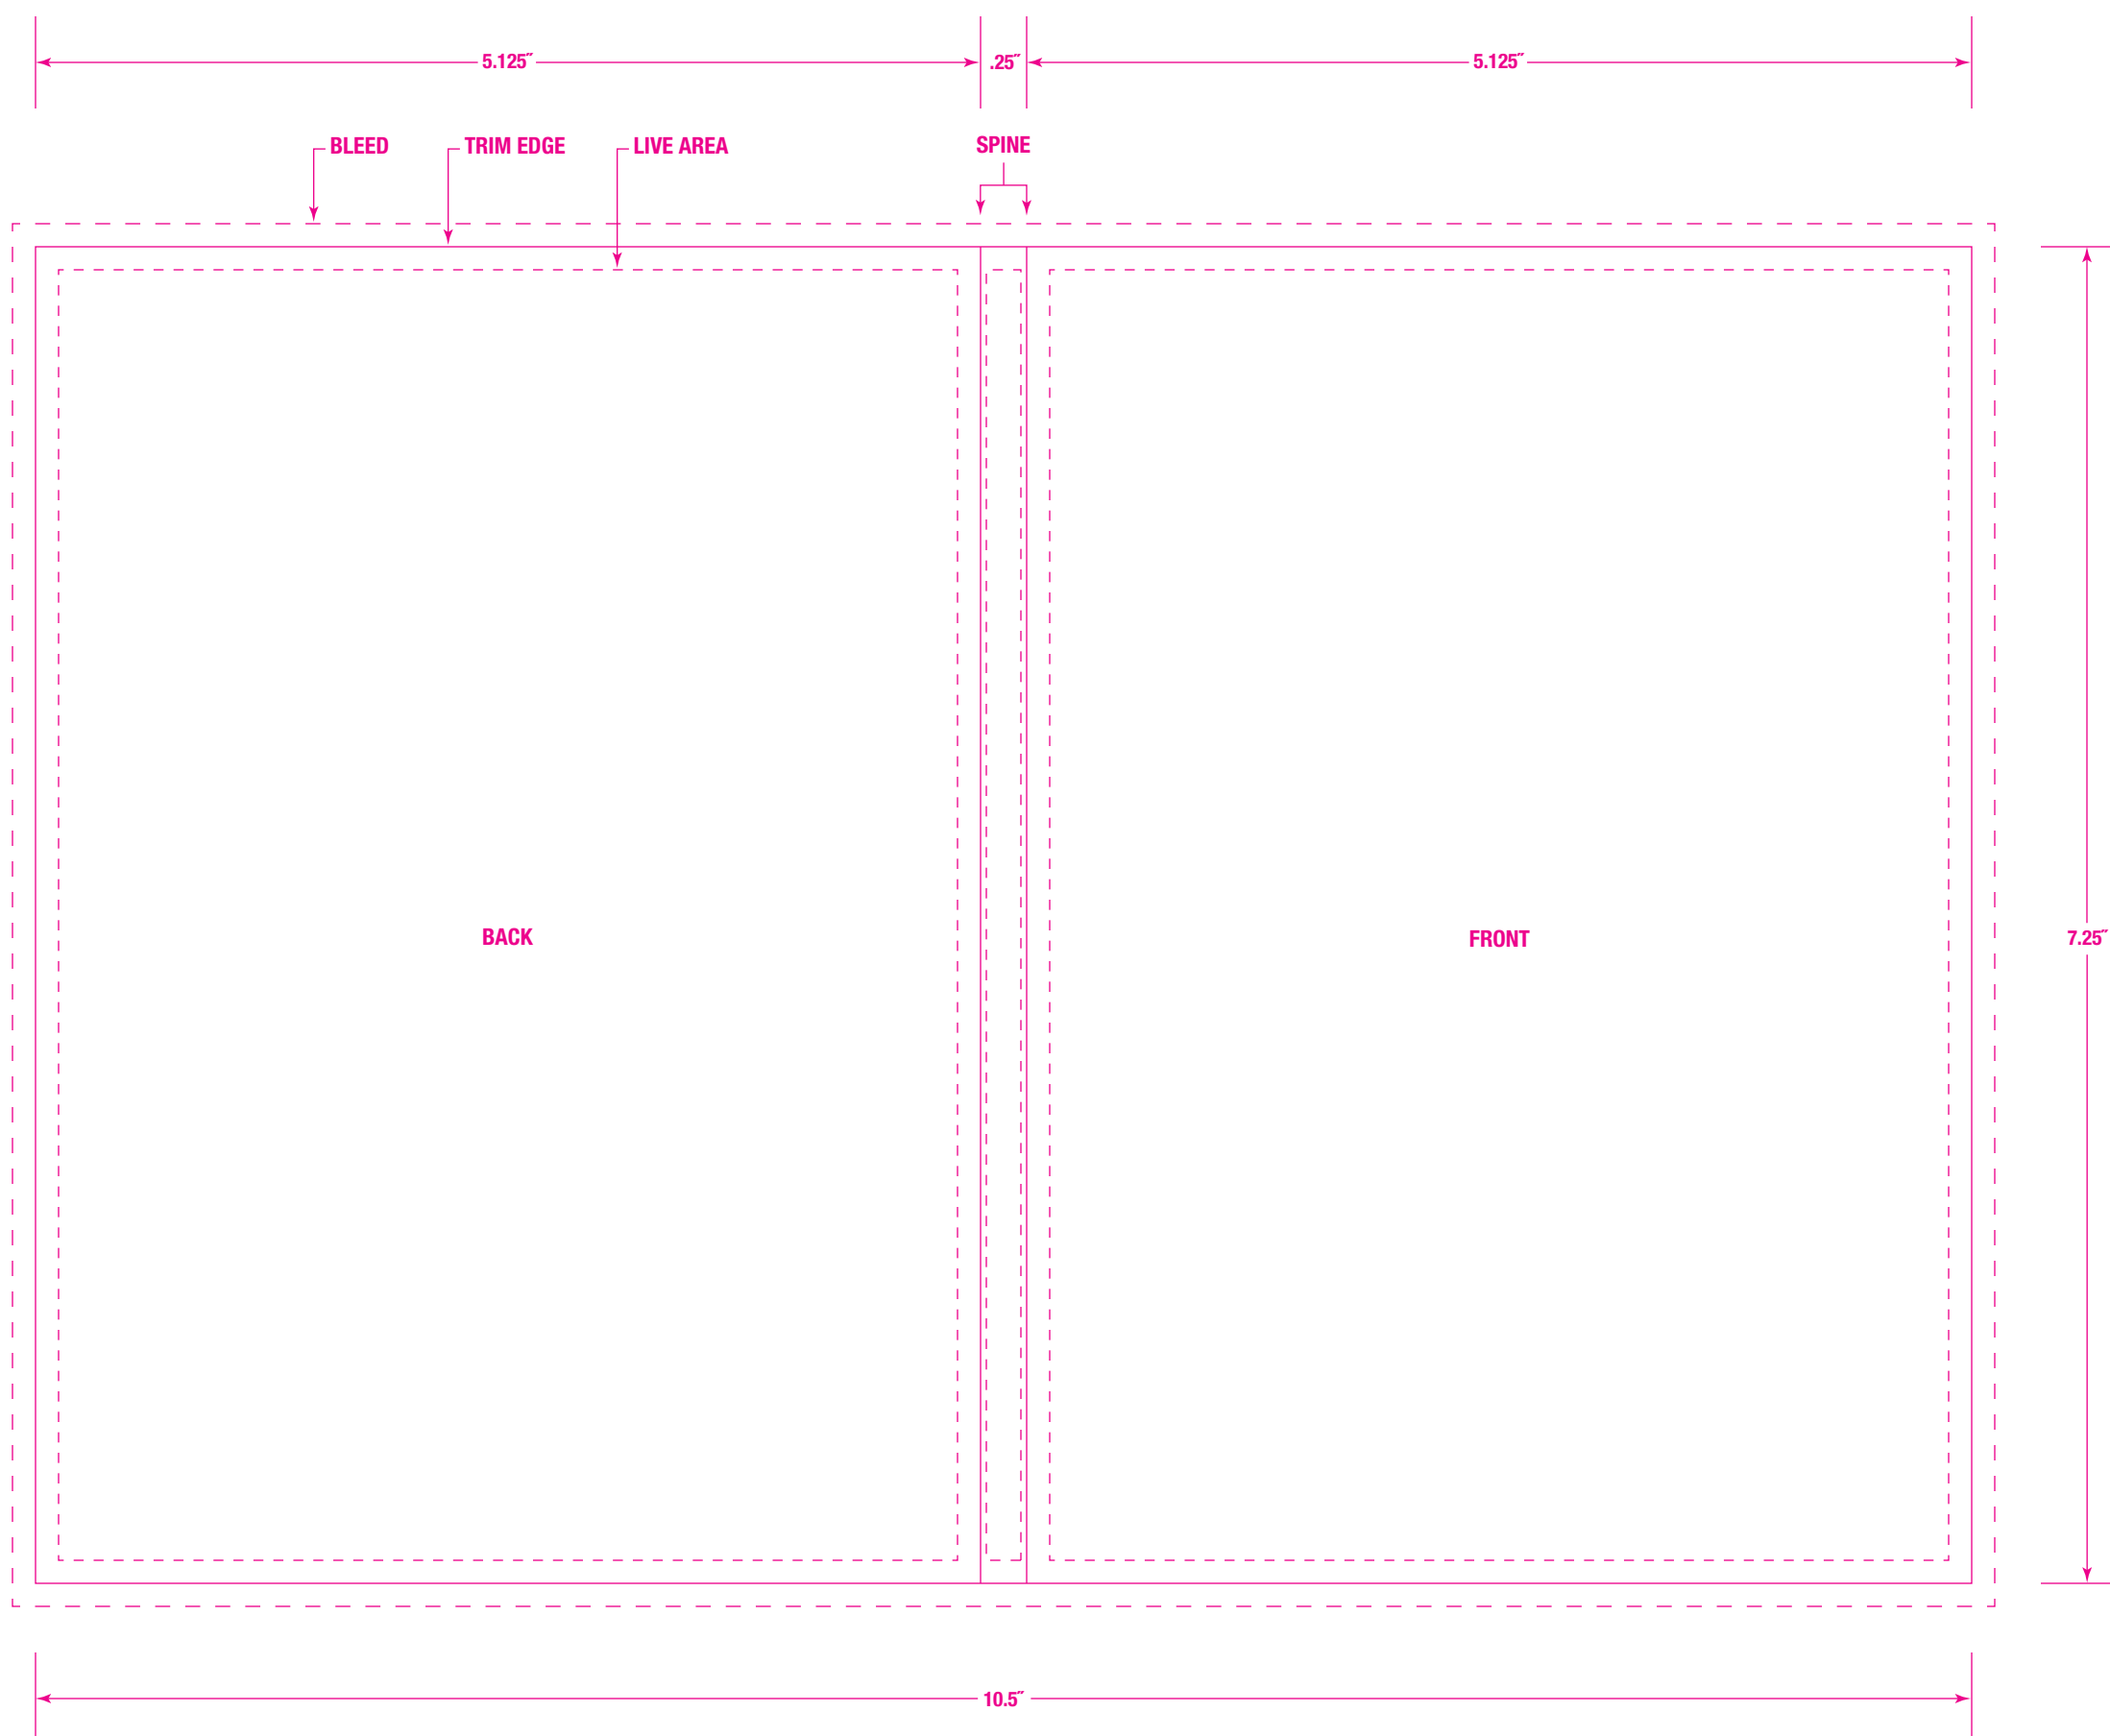

## Bison Disc Template 402 DVD Slim Case Wrap

**BLEED:** Backgrounds and/or any elements that you want printed up to the trim edge must be EXTENDED PAST the TRIM EDGE out to the BLEED line. We need the extra image.

**TRIM EDGE:** This line indicates the final trim size of the piece.

**LIVE AREA:** DO NOT place any text outside this box. If you do, it will be too close to the trim edge or the fold and may get cut off.

**PRINTING REQUIREMENTS:**

- 1. FONTS:** All Text is to be outlined or rasterized; or submit your fonts with this art
- 2. IMAGES:** All images are to be CMYK and 300 dpi
- 3. LAYERS:** Place this template and your art on separate layers and DO NOT flatten

**FLAT SIZE:** 10.5" x 7.5"

**BLEEDS:** .125"

**MARGINS:** .125"

**MARGINS:** (Spine Left & Right) .3125"

**PLEASE NOTE:**

**NOT FOLLOWING THE ABOVE OUTLINED SPECS AND PRINT REQUIREMENTS CAN RESULT IN ADDITIONAL COST TO OR DELAY OF YOUR PROJECT!**  
For additional file formatting information, please go to [www.bisondisc.com](http://www.bisondisc.com) and select "Artwork Specs" under "Ordering Resources" tab