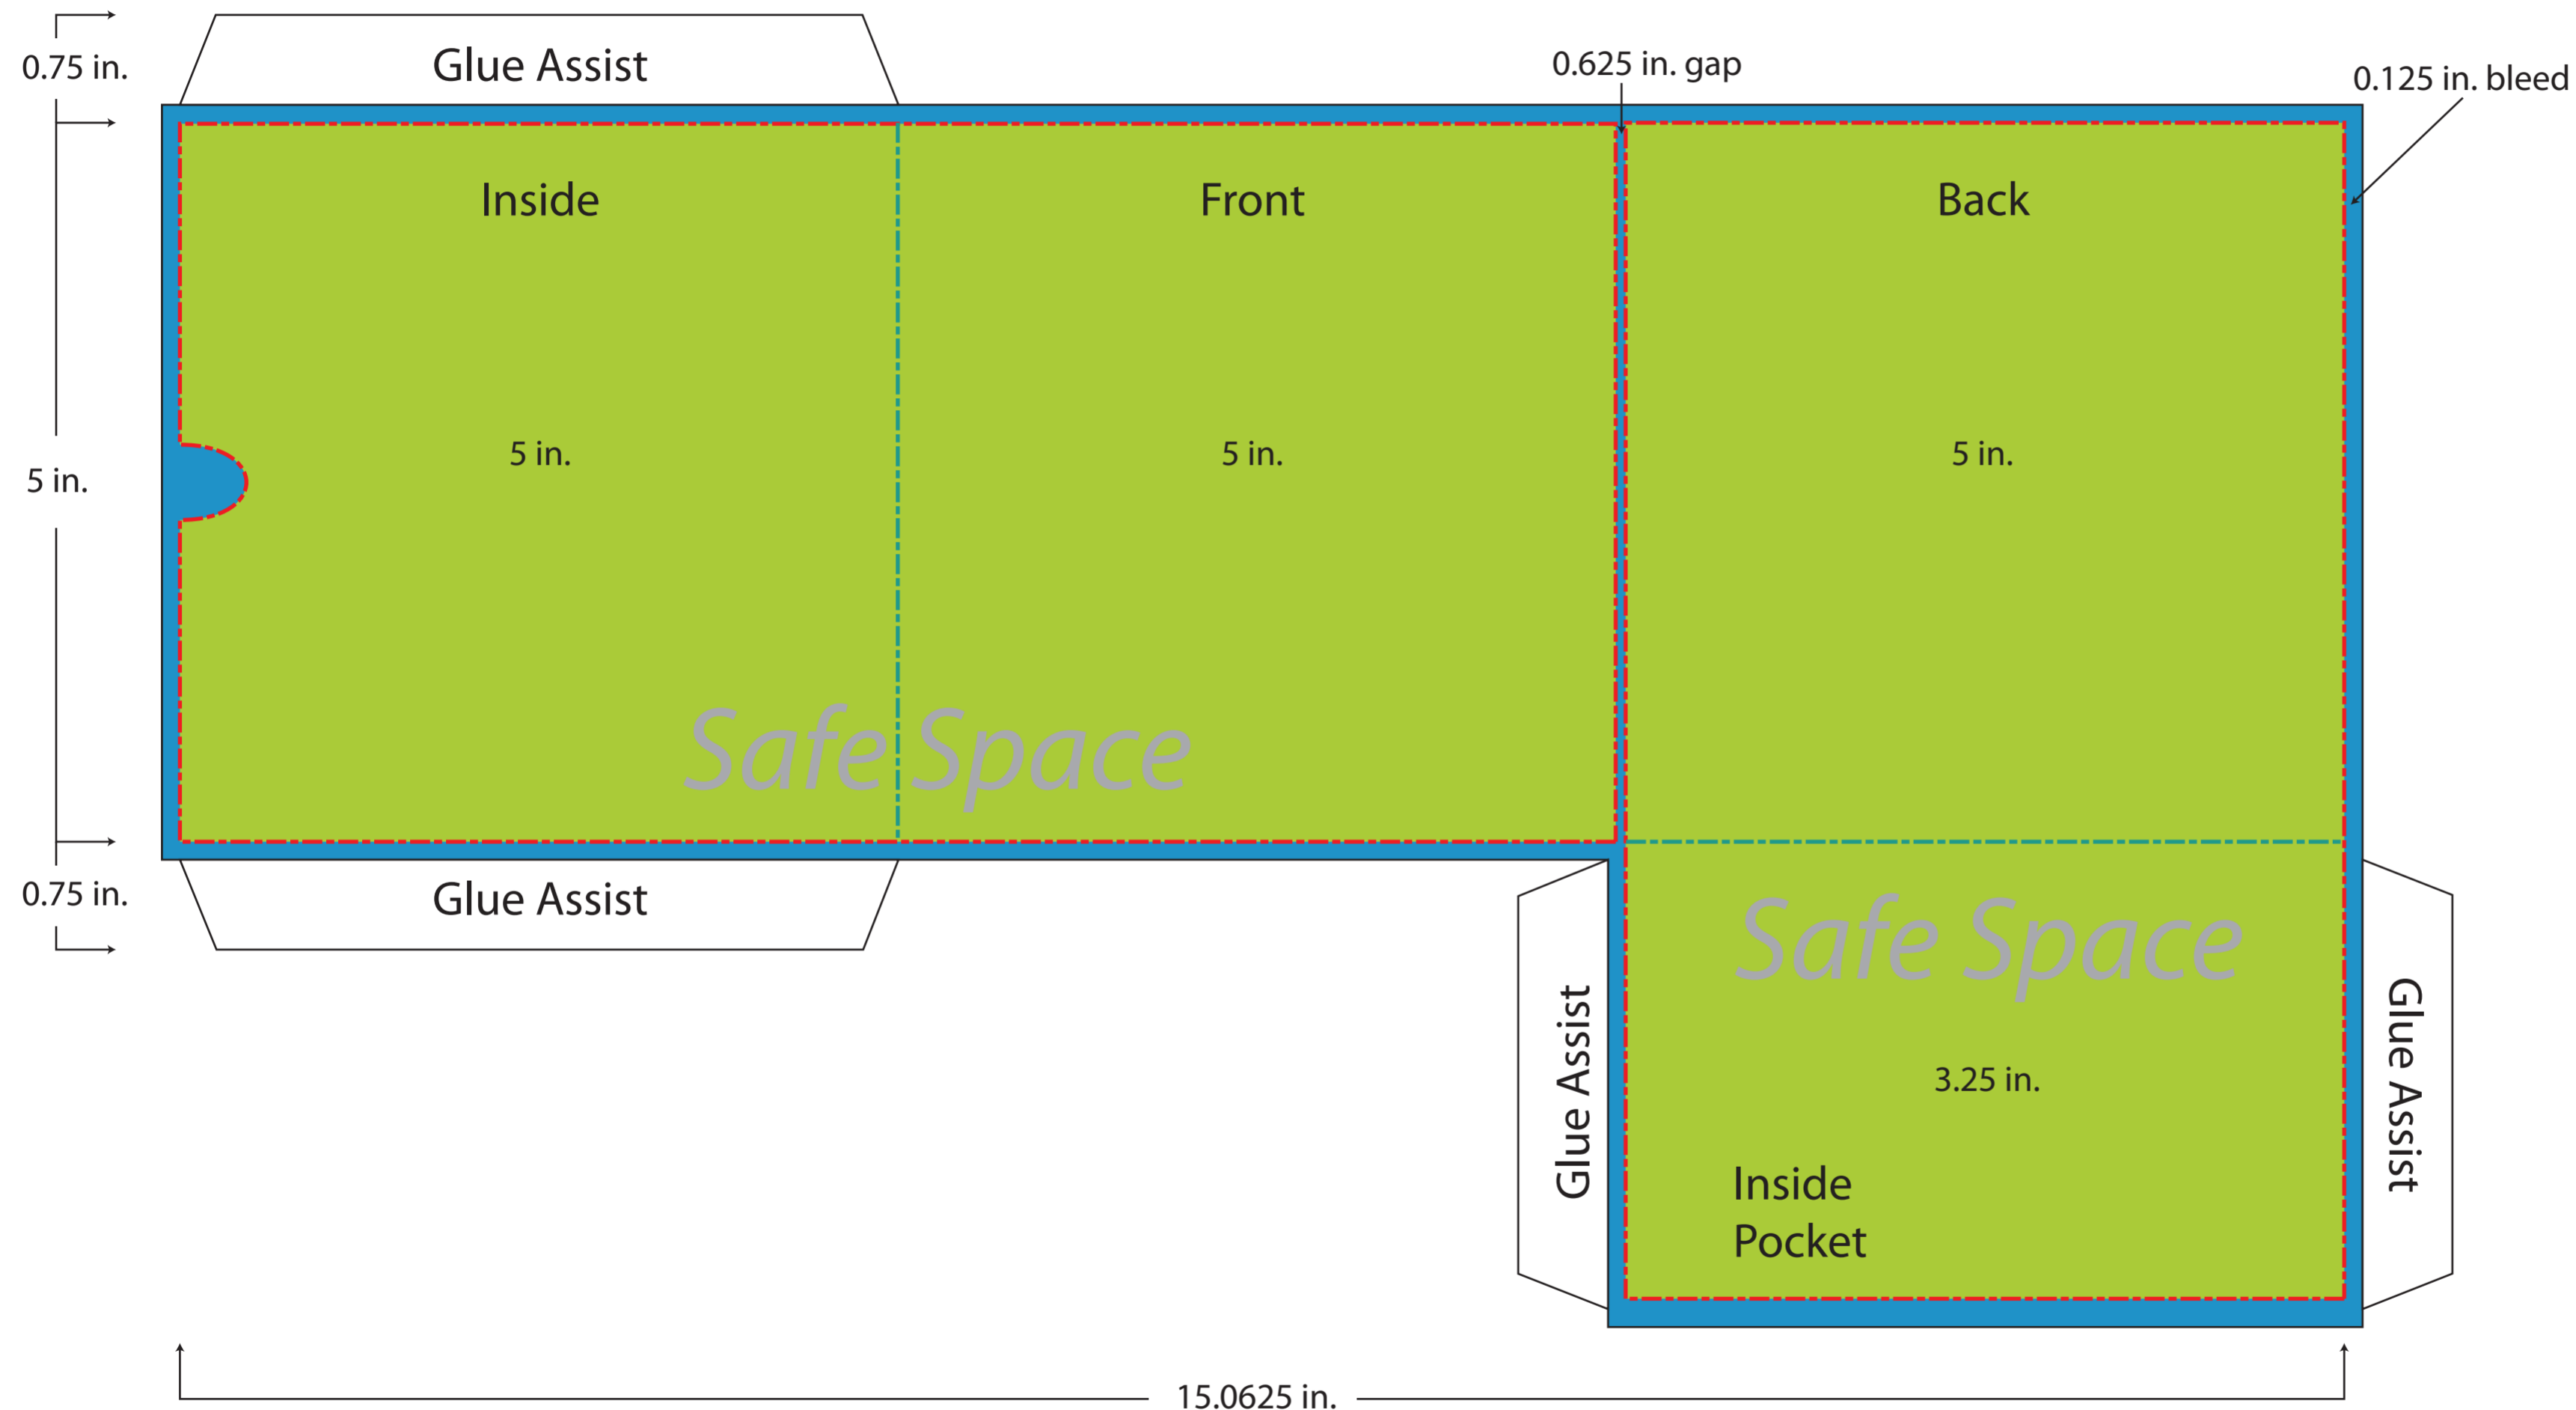

Bison Template 208 4-Panel Wallet with Literature Pocket Short Run

Maximum print area:
No critical text or images outside this area.

Artwork Set Up Instructions

PLEASE FOLLOW THESE GUIDELINES OR IT MAY RESULT IN ADDITIONAL CHARGES AND/OR DELAYS.

- Final Printable Area (Safe Space)
- End of Printable Area
- Sheet Will Be Folded Here
- Bleed Area