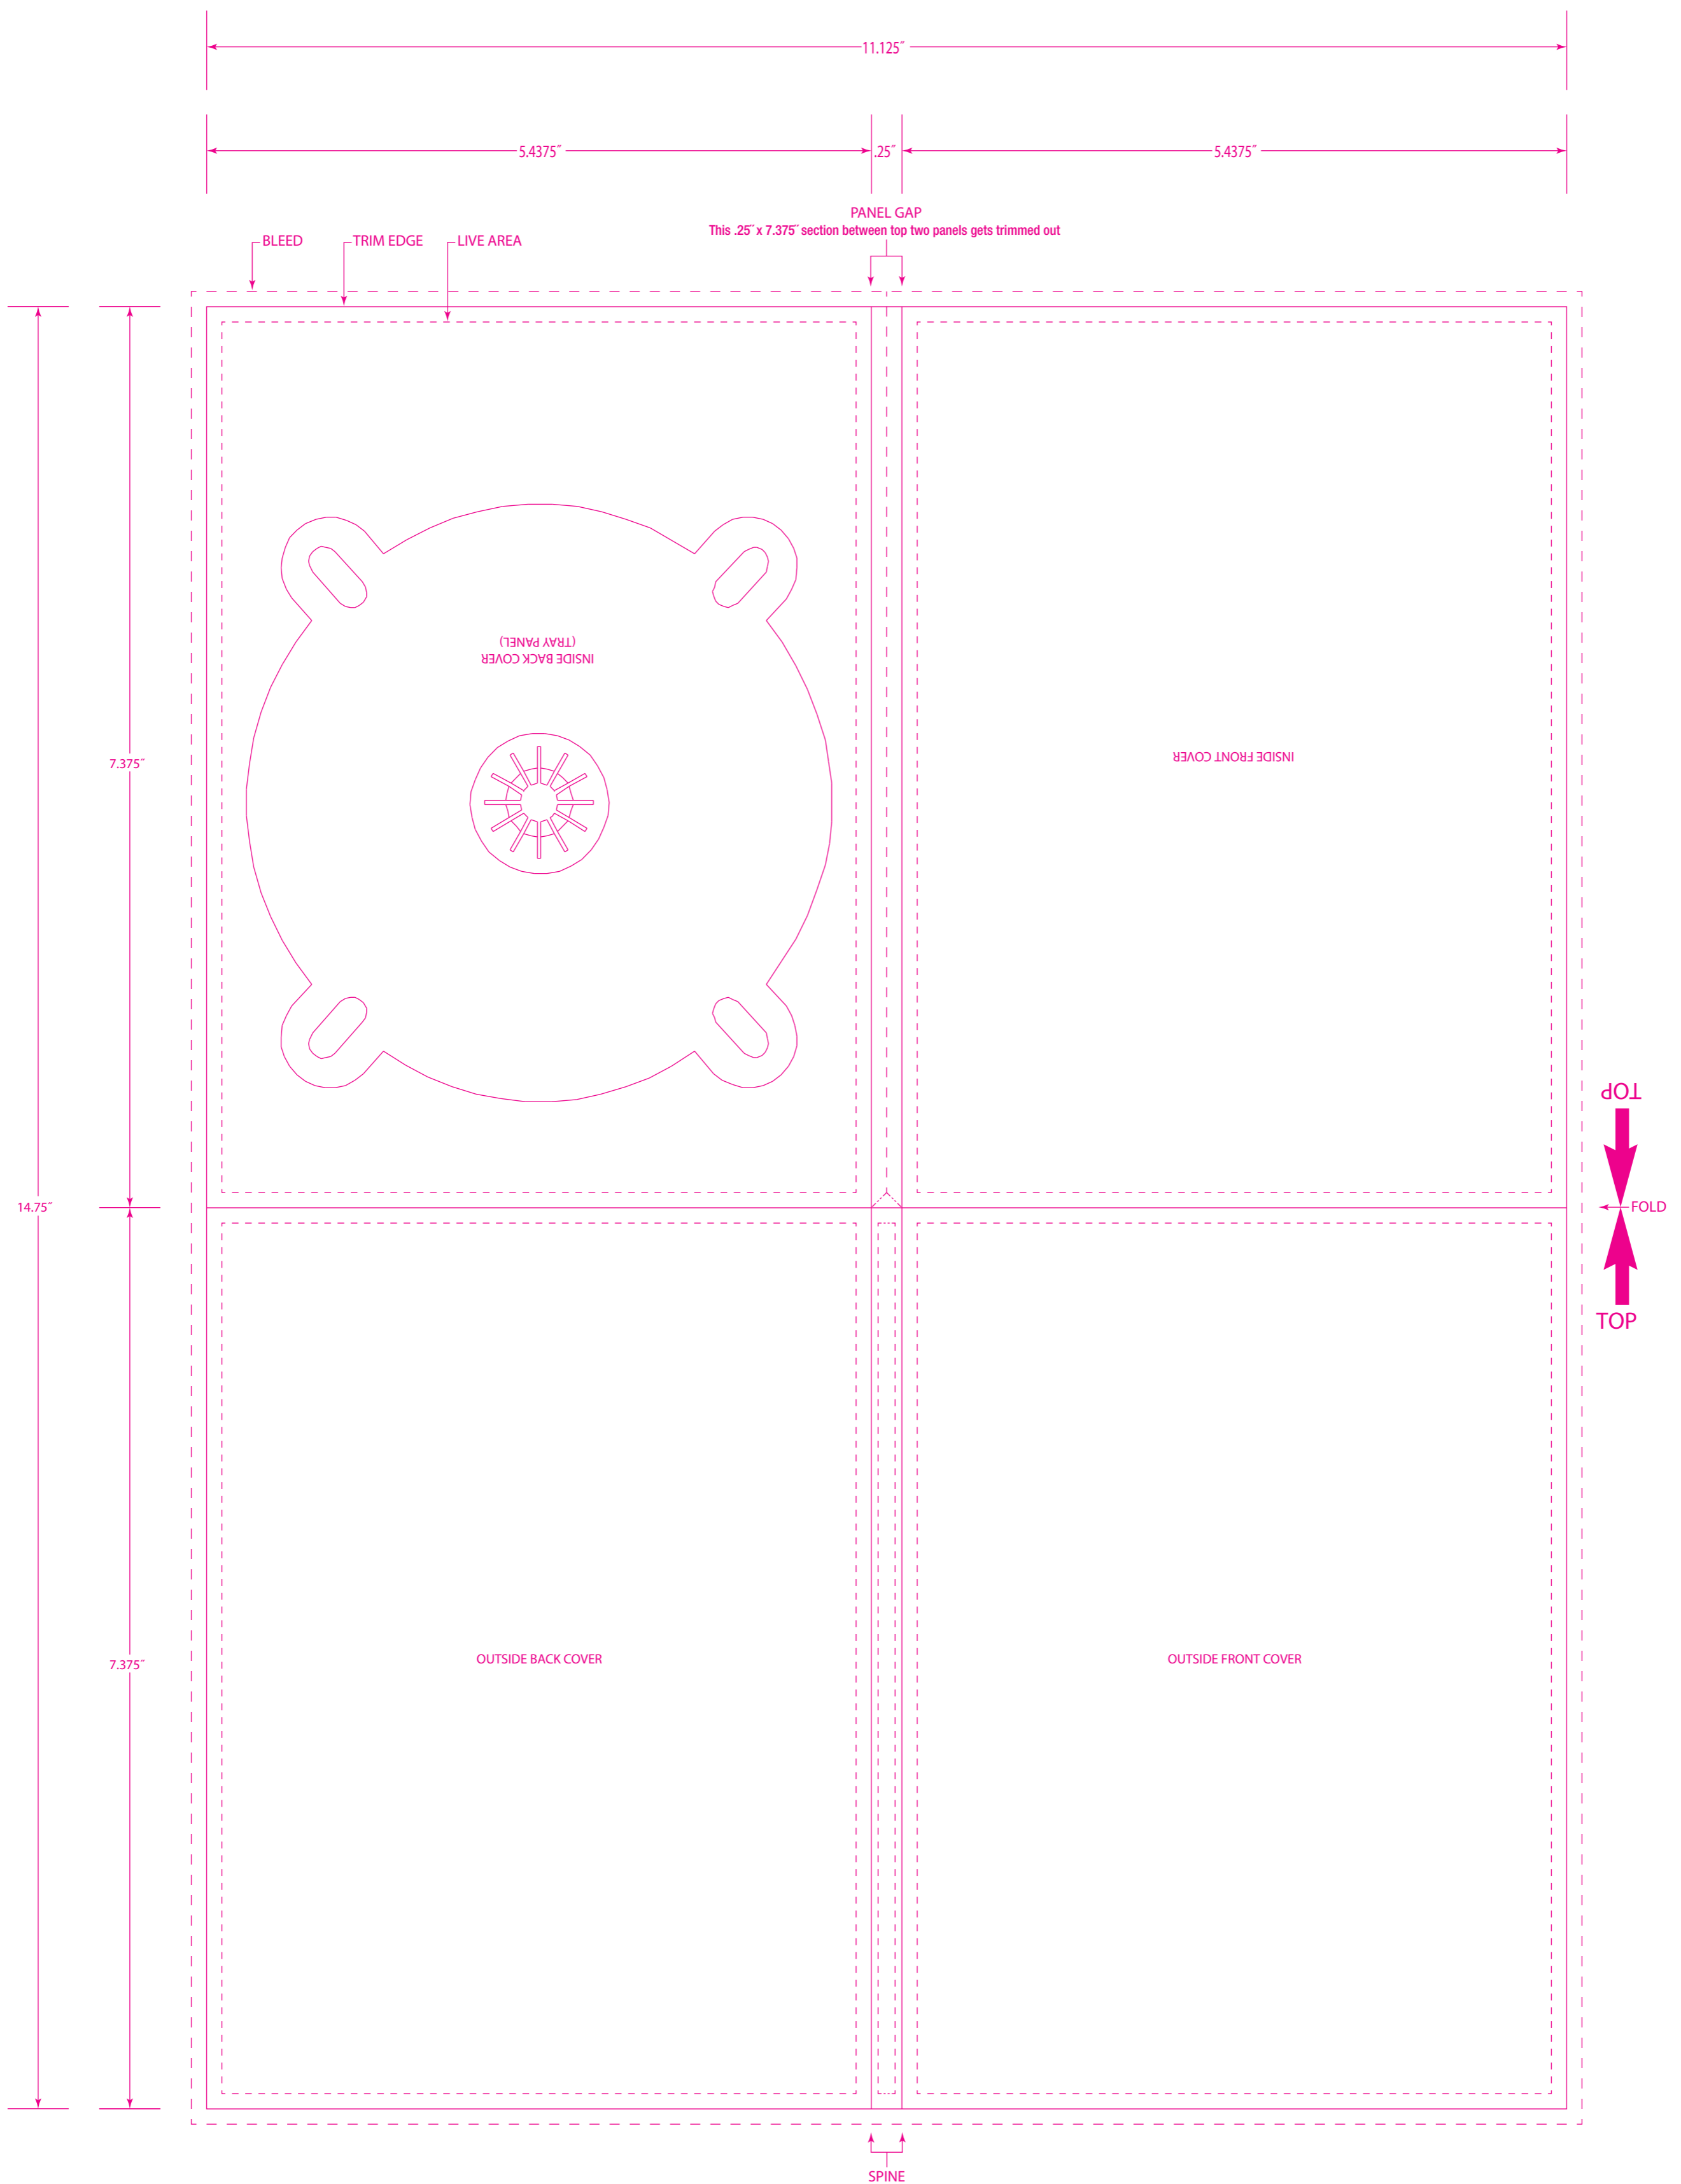

Bison Disc Template 504

DVD 4-Panel Digipak

- - - BLEED: Backgrounds and/or any elements that you want printed up to the trim edge must be EXTENDED PAST the TRIM EDGE out to the BLEED line. We need the extra image.
- TRIM EDGE: This line indicates the final trim size of the piece.
- - - LIVE AREA: DO NOT place any text outside this box. If you do, it will be too close to the trim edge or the fold and may get cut off.

PRINTING REQUIREMENTS:

1. **FONTS:** All Text is to be outlined or rasterized; or submit your fonts with this art
2. **IMAGES:** All images are to be CMYK and 300 dpi
3. **LAYERS:** Place this template and your art on separate layers and DO NOT flatten

FLAT SIZE: 11.125" x 14.75"
 FINISHED SIZE: 5.4375" x 7.375"
 BLEEDS: .125"
 MARGINS: .125"