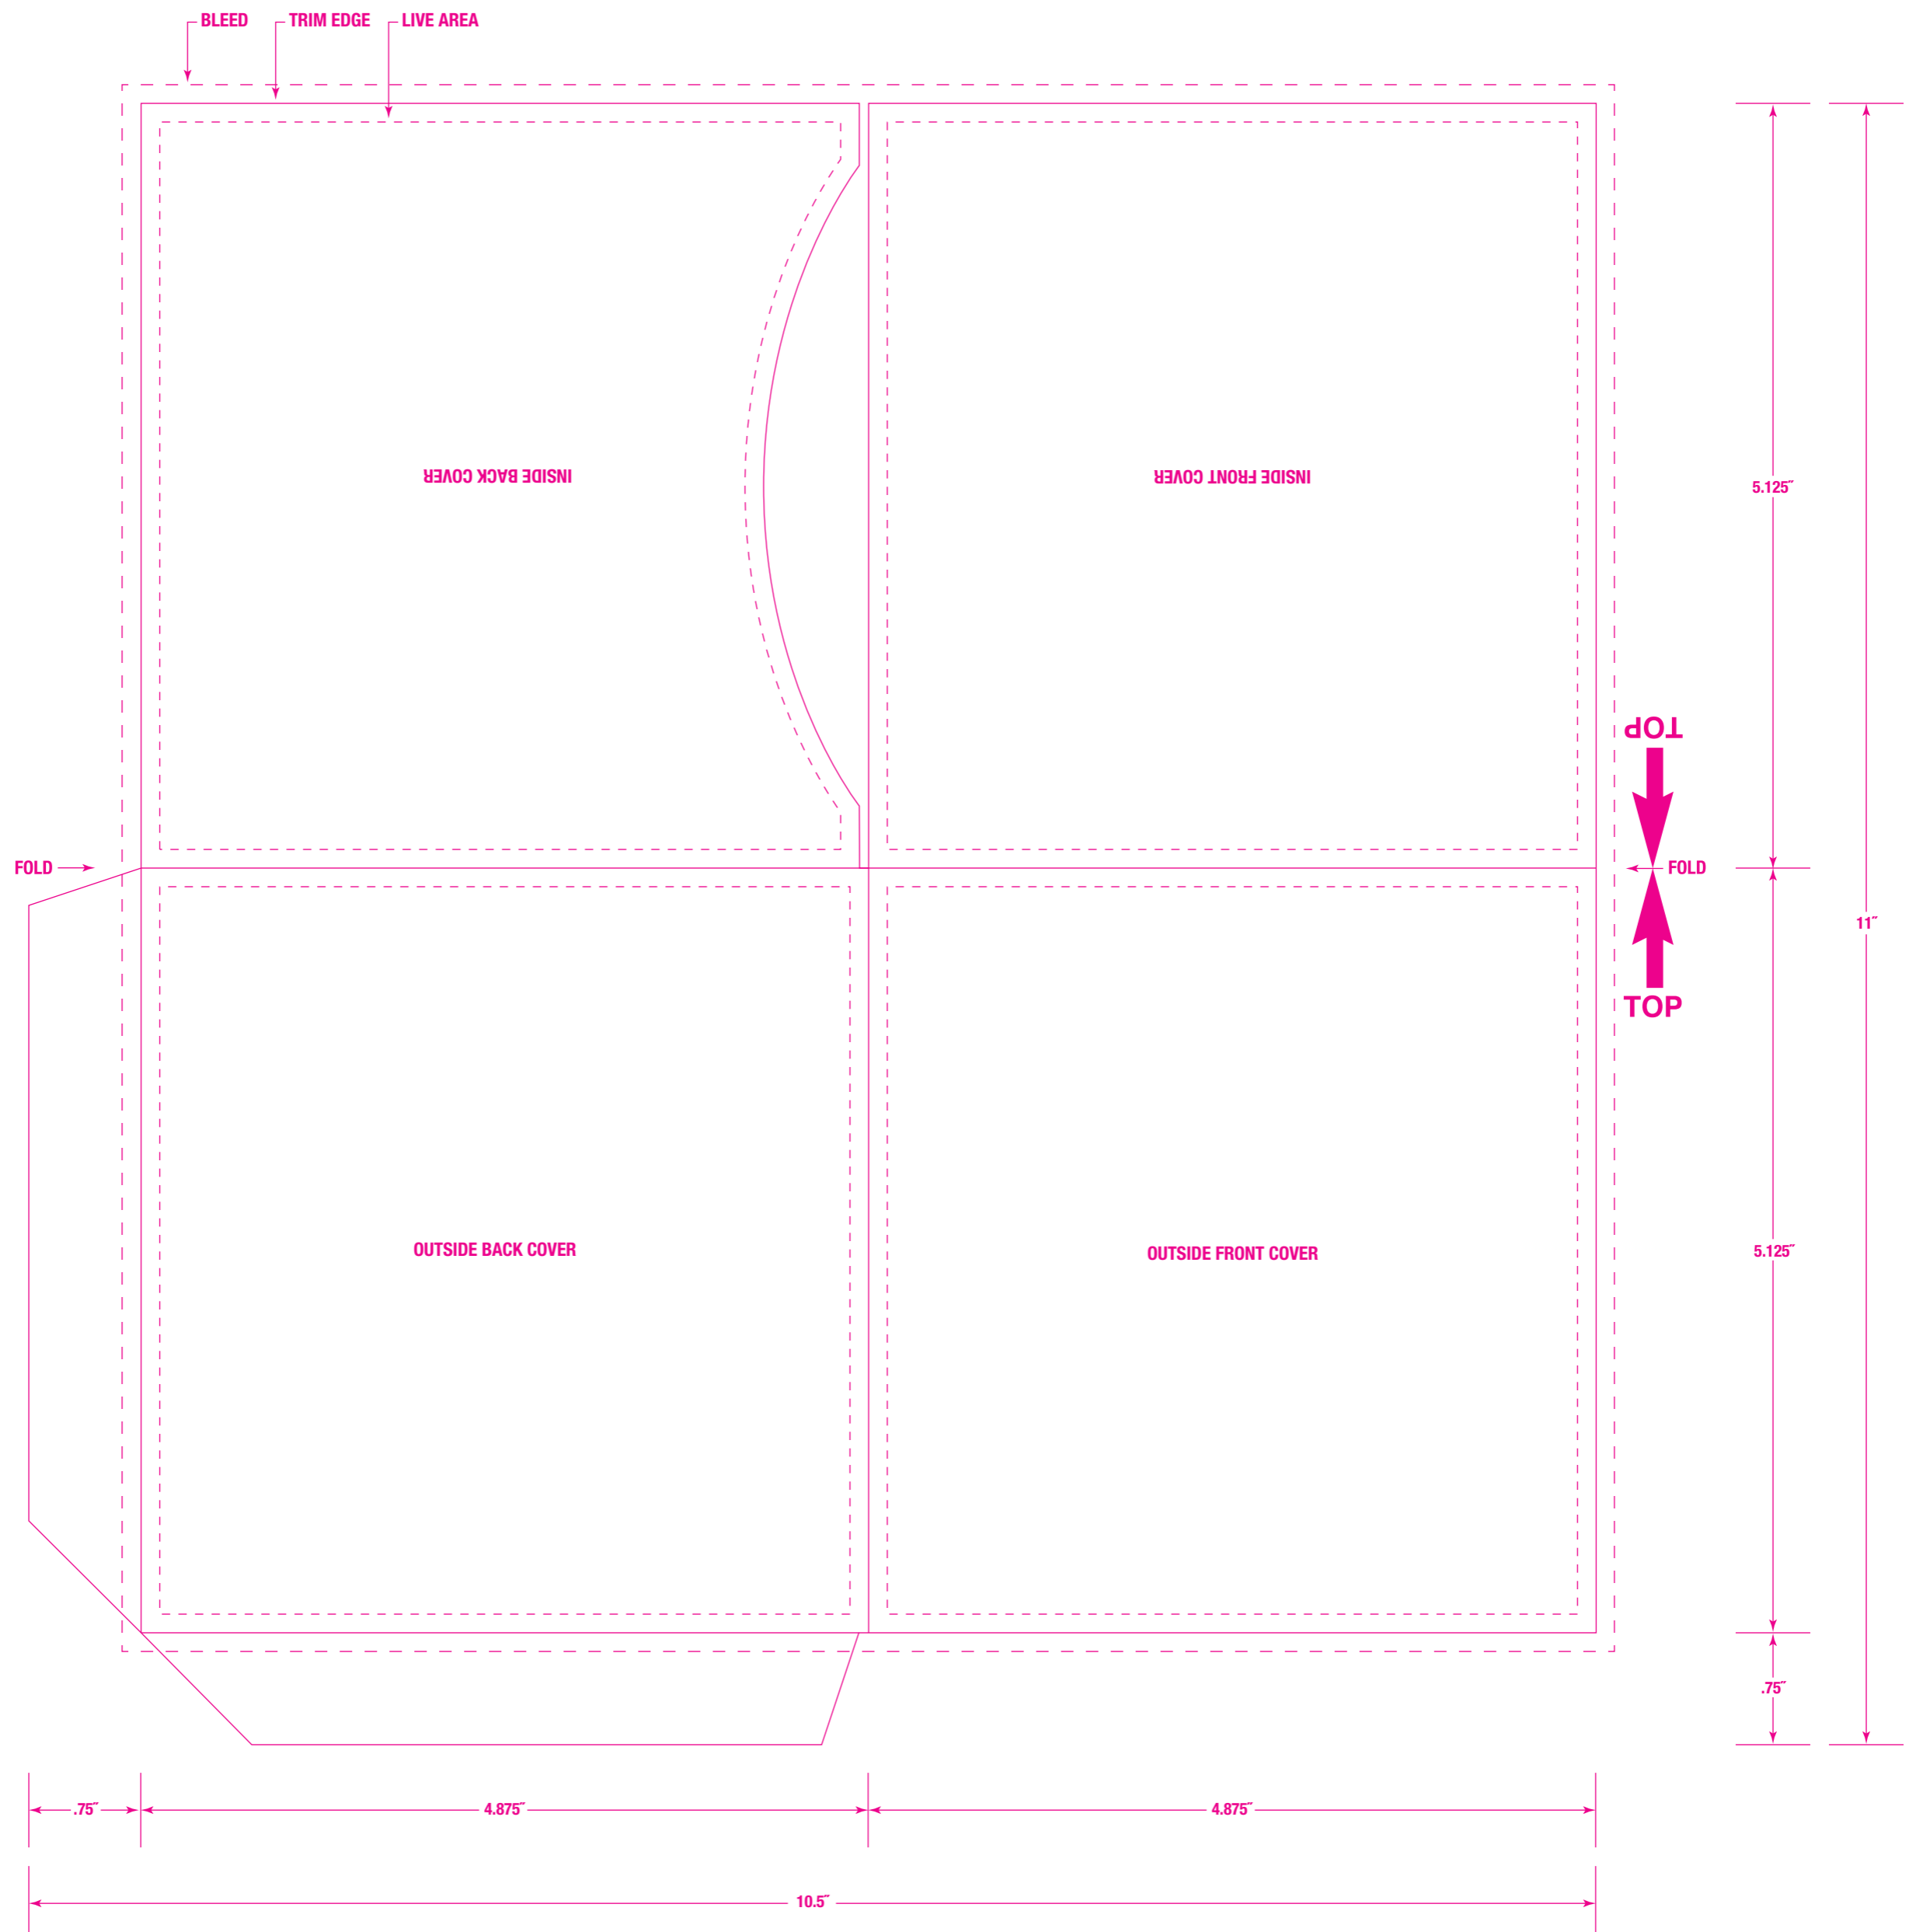

## Bison Disc Template 202B 4-Panel Wallet (No Spine)

- - - - **BLEED:** Backgrounds and/or any elements that you want printed up to the trim edge must be EXTENDED PAST the TRIM EDGE out to the BLEED line. We need the extra image.
  - **TRIM EDGE:** This line indicates the final trim size of the piece.
  - - - - **LIVE AREA:** DO NOT place any text outside this box. If you do, it will be too close to the trim edge or the fold and may get cut off.
- PRINTING REQUIREMENTS:**
1. **FONTS:** All Text is to be outlined or rasterized; or submit your fonts with this art
  2. **IMAGES:** All images are to be CMYK and 300 dpi
  3. **LAYERS:** Place this template and your art on separate layers and DO NOT flatten

FLAT SIZE: 10.625" x 11"  
 FINISHED SIZE: 4.875" x 5.125"  
 BLEEDS: .125"  
 MARGINS: .125"

[www.bisondisc.com](http://www.bisondisc.com)